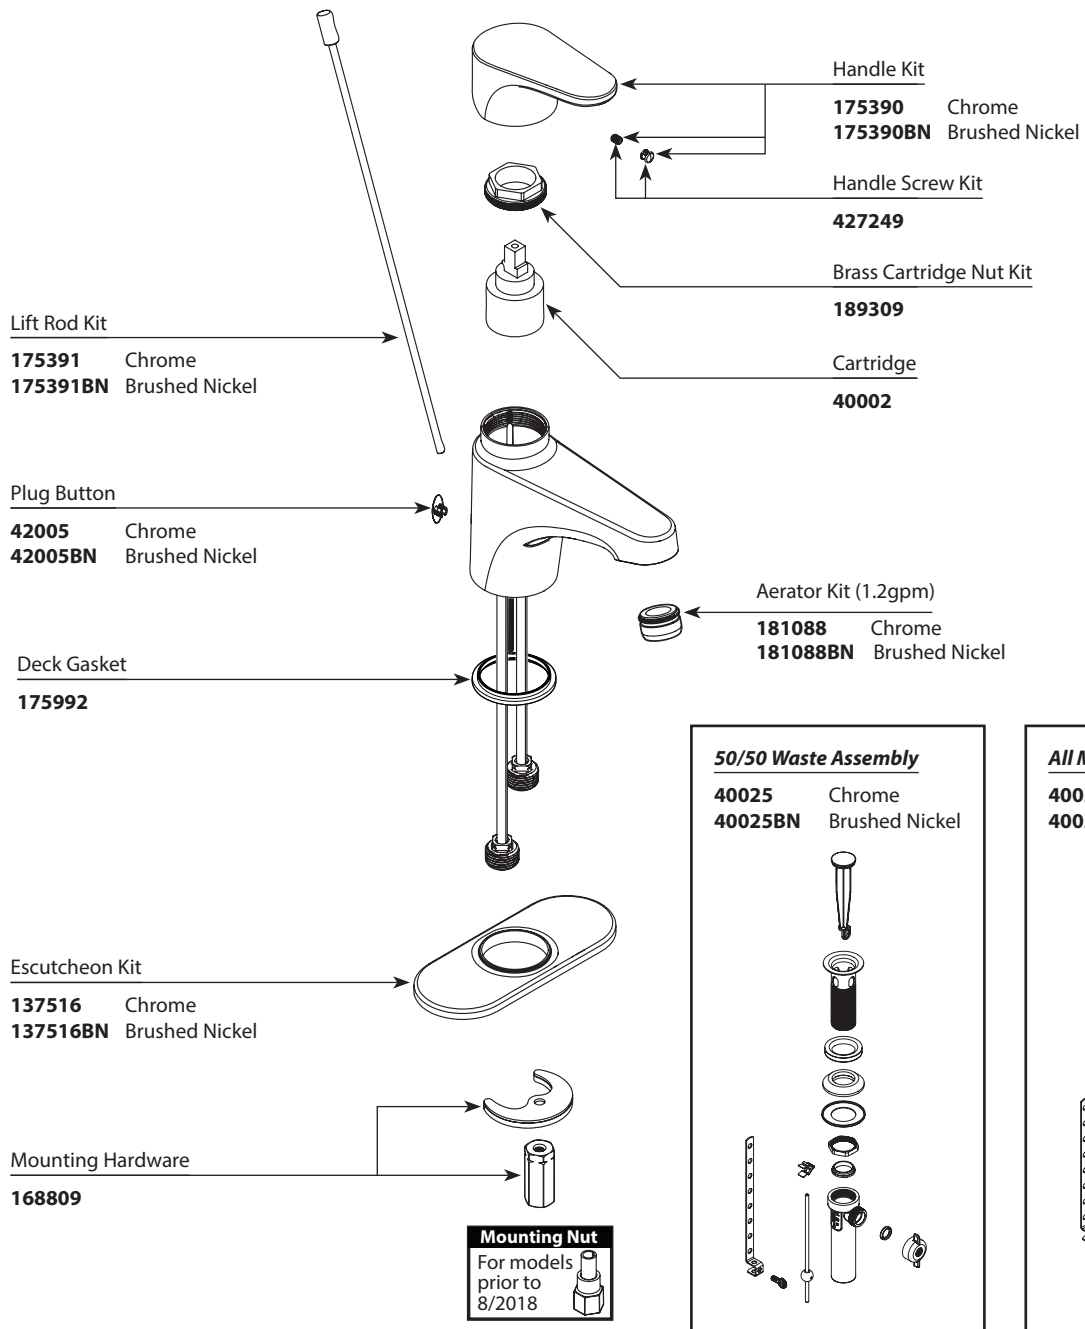

## EDGESTONE® One Handle Lavatory

**MODEL**

46100  
46100BN  
46103  
46103BN

**TYPE**

1/2" IPS with waste  
1/2" IPS with waste  
1/2" IPS less waste  
1/2" IPS less waste

**FINISH**

Chrome  
Brushed Nickel  
Chrome  
Brushed Nickel

**50/50 Waste Assembly**

40025 Chrome  
40025BN Brushed Nickel

**All Metal Waste Assembly**

40030 Chrome  
40030BN Brushed Nickel